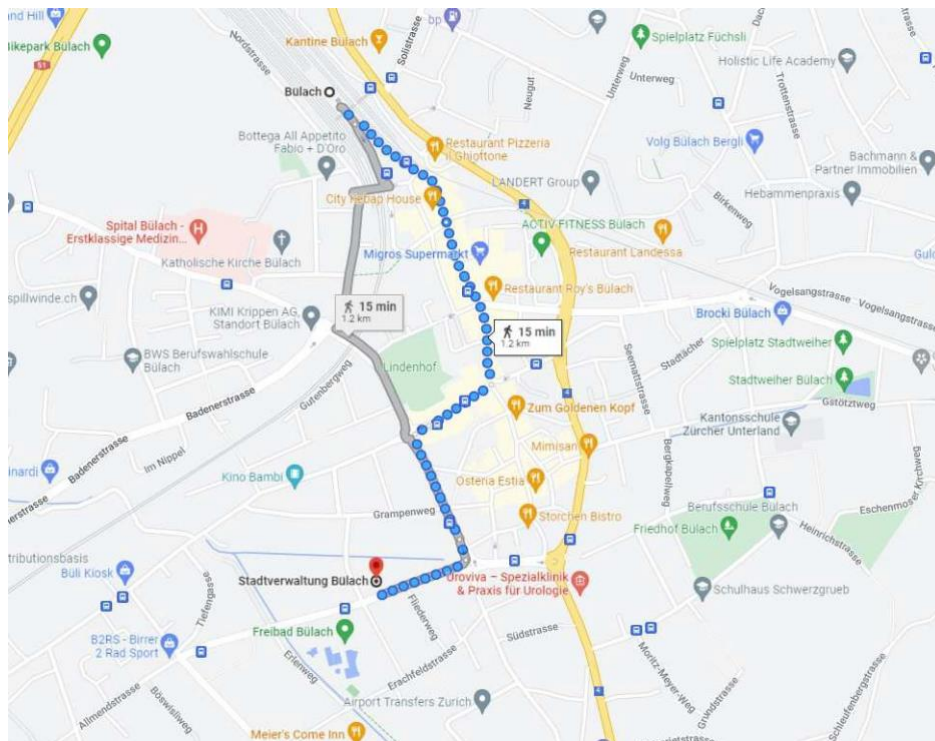

Bülach – overview

Train station – Stadthaus (townhouse) Bülach

Description of way by walk, ex train station Bülach, 15 min

- **From the Bülach train station head south-east in the direction of the Bahnhofring**
- **Follow the road**
- **Continue towards Bahnhofstrasse, follow the street**
- **Turn right onto Kasernenstrasse, follow the road**
- **Turn right onto Poststrasse and then onto Allmendstrasse**
- **Your destination is on the right hand side**