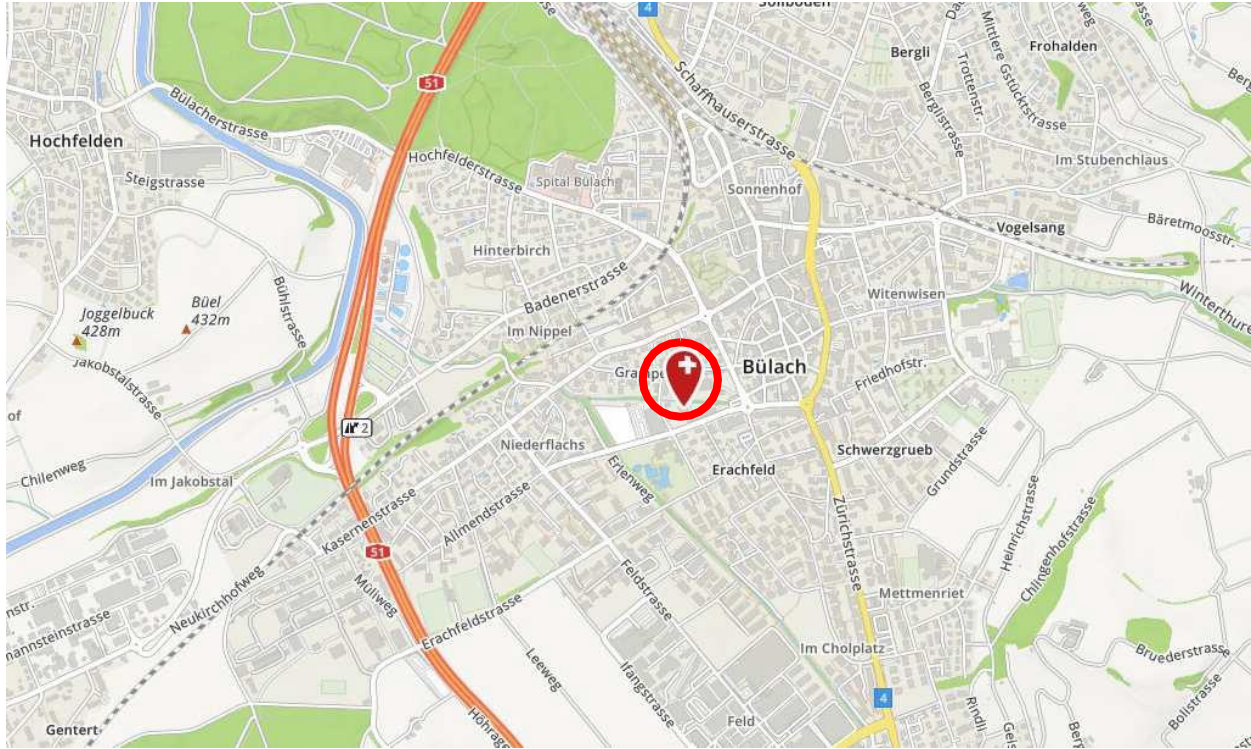

Bülach – overview

Train station – Stadthaus (townhouse) Bülach

Description of way by walk, ex train station Bülach, 15 min

- **From the Bülach train station head south-east in the direction of the Bahnhofring**
- **Follow the road**
- **Continue towards Bahnhofstrasse, follow the street**
- **Turn right onto Kasernenstrasse, follow the road**
- **Turn right onto Poststrasse and then onto Allmendstrasse**
- **Your destination is on the right hand side**