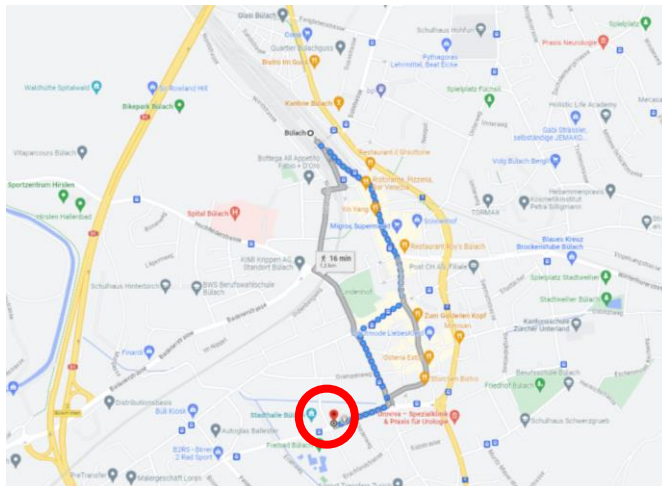

## Bülach – overview

## Train station Bülach – Stadthaus (townhouse) Bülach

Description of way by walk, ex train station Bülach, 15 min

1. From the Bülach train station head south-east in the direction of the Bahnhofring, follow the road
2. Continue towards Bahnhofstrasse, follow the street
3. Turn right onto Kasernenstrasse, follow the road
4. Turn right onto Poststrasse and then onto Allmendstrasse
5. Your destination is on the right