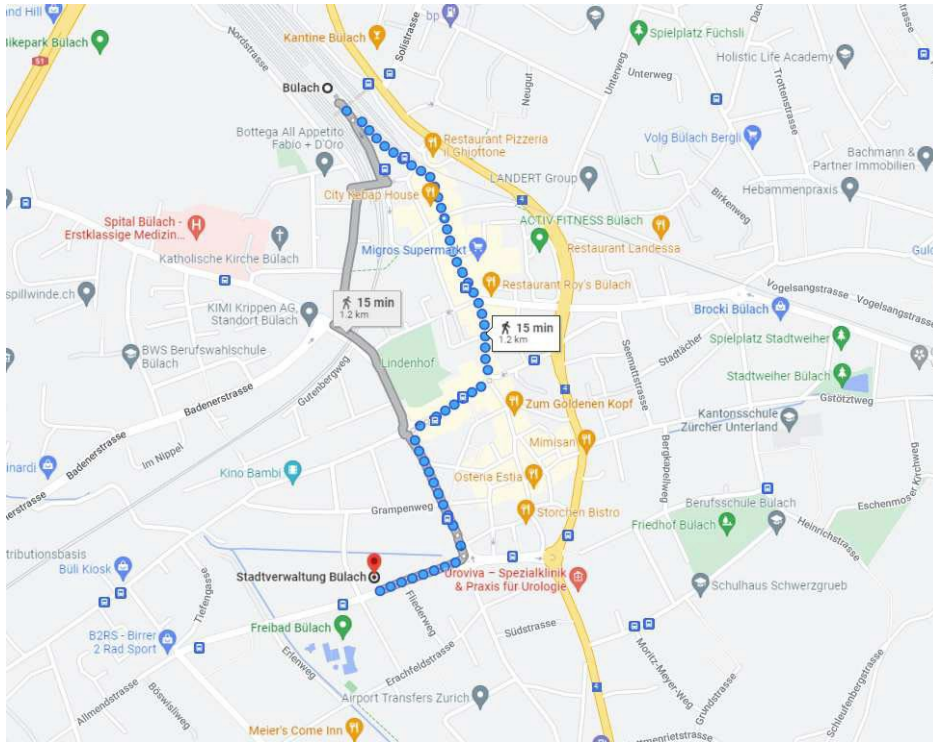

Bülach – overview

Train station – Stadthaus (townhouse) Bülach

Description of way by walk, ex train station Bülach, 15 min

- **From the Bulach train station head south-east in the direction of the Bahnhofring**
- **Follow the road**
- **Continue towards Bahnhofstrasse, follow the street**
- **Turn right onto Kasernenstrasse, follow the road**
- **Turn right onto Poststrasse and then onto Allmendstrasse**
- **Your destination is on the right hand side**