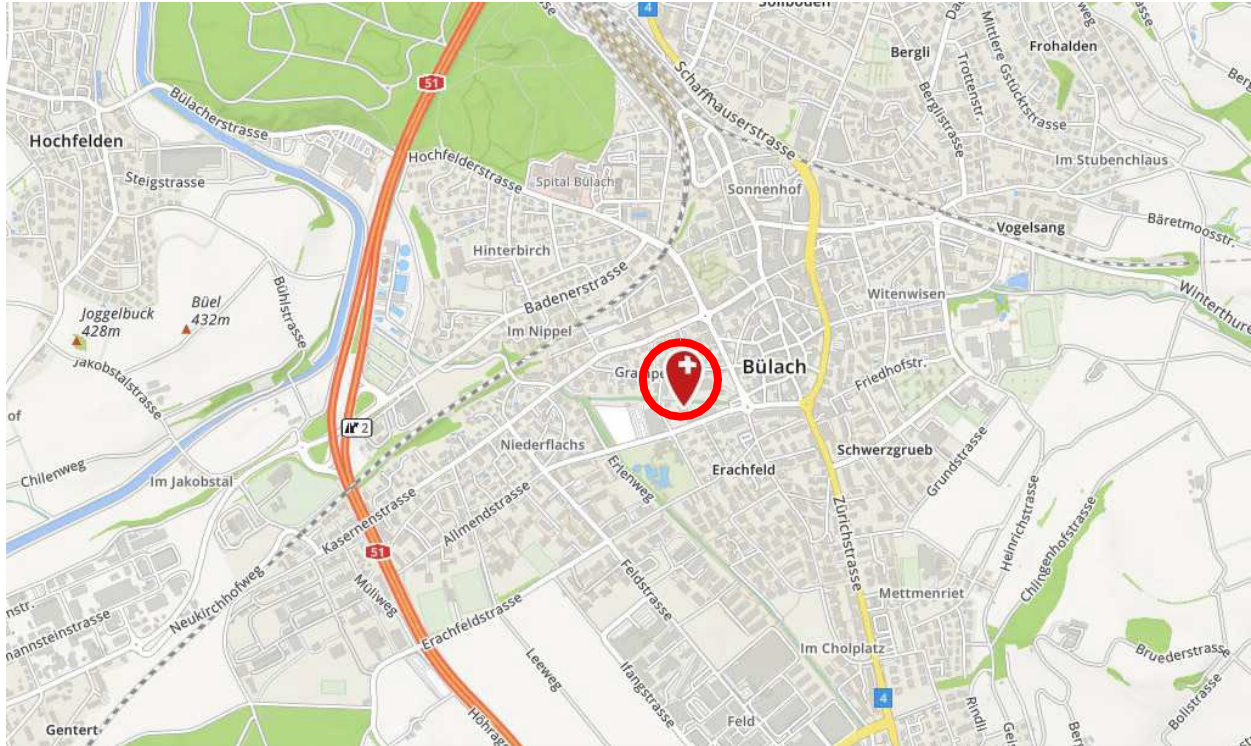

Bülach – overview

Train station – Stadthaus (townhouse) Bülach

Description of way by walk, ex train station Bülach, 15 min

- **From the Bulach train station head south-east in the direction of the Bahnhofring**
- **Follow the road**
- **Continue towards Bahnhofstrasse, follow the street**
- **Turn right onto Kasernenstrasse, follow the road**
- **Turn right onto Poststrasse and then onto Allmendstrasse**
- **Your destination is on the right hand side**